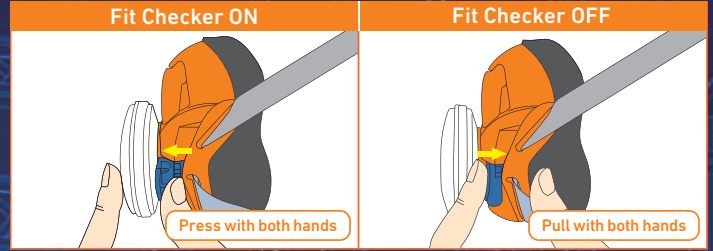

Stylish Half Mask with Built-in Fit Checker

**Built-in Fit Checker**

Easy to perform fit check without using additional parts.

**Wide Vision**  
New upward exhalation valve design, gaining wider downward vision.

New Orange Colour offering *Safety Style* with

**Metal-free**  
Using no metal parts saving the environment.

**Twist Connector**

**Embossed Surface (TPE Facepiece)**

Can Be Used with Y Series Particle and Combined Filters